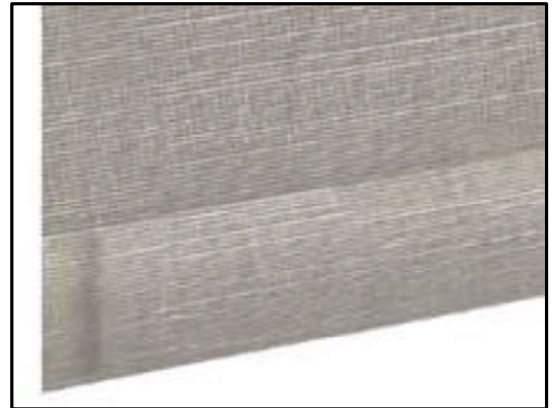

Step 1: Select Fabric Color

Step 2: Light Filtering or Room Darkening

Included Features

White Fascia

*Weighted &
Heat-sealed Hembar*

Step 3: Select Control

Manual

Plastic: Color Options

White

Motorized (Rechargeable)

Wireless
Wall switch

Charger

Gateway
Hub
(for App
Control)

Manchester Sunrise (L/F) / Sunset (B/O)

Light Filtering and Blackout

UNITED WHITE (L/F) 1111 (B/O) 1911